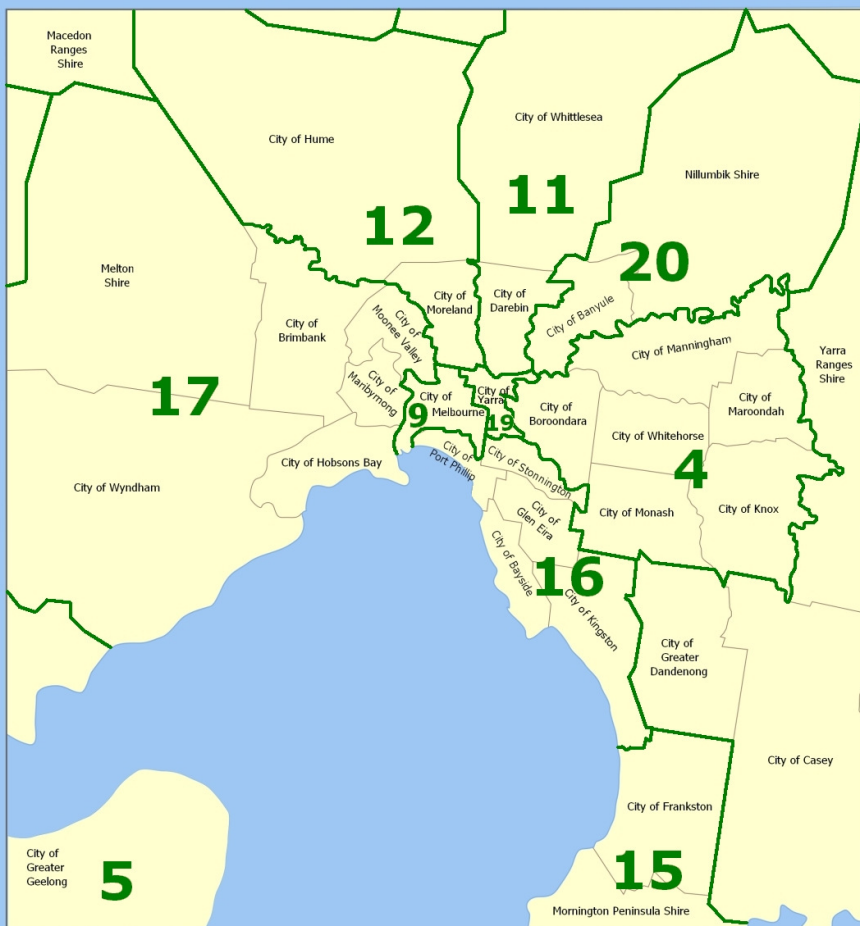

AGV REGIONS

LEGEND

1. **Ballarat**
 2. Central Highlands
 3. **Central West**
 4. **Eastern Suburbs**
 5. Geelong
 6. **Gippsland**
 7. Goulburn Valley
 8. Mallee Sunraysia
 9. **Melbourne**
 10. **North East**
 11. **North East Suburbs**
 12. **North West Metropolitan**
 13. **Outer East**
 14. **South West**
 15. **Southern Coastal**
 16. Southern Suburbs and Bayside
 17. **Western Suburbs**
 18. Wimmera
 19. **Yarra**
 20. **Yarra Plenty**
- BOLD:** Region has an active Regional Council